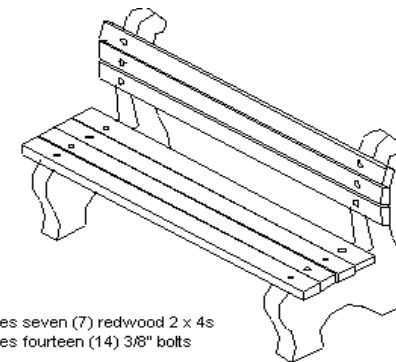

Round Picnic Table

Description	Height	Diameter/Width	Weight
Complete Table with three benches	30"	54"	1590
Tabletop with scrolled edging	3"	41"	315
Swirled Conical Base	25"	6" to 15"	150
Curved Bench - complete	16"	19"	375
Curved bench top with scrolled edging		19"	215
Ornate bench legs			80

*All products can have additional color, checker board, or mosaic pattern added.

Rectangular Picnic Table

Description	Width	Length	Height	Weight
Complete Set		72"		1100
Table	30"	72"	30"	500
Bench	16"	72"	16"	300

Textured Rectangular Bench

Width	Height	Length	Weight
15"	16"	42"	300

Bus Stop Bench Ends

- NOTES:
 1. Requires seven (7) redwood 2 x 4s
 2. Requires fourteen (14) 3/8" bolts

Width	Height	Thickness	Weight
26-1/2"	16"	42"	295 (2)