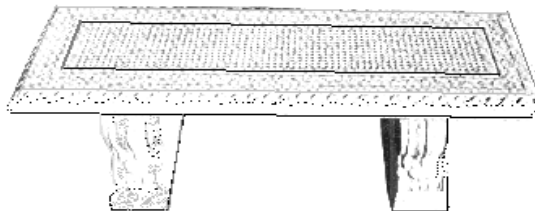

Textured Rectangular Bench

Width	Height	Length	Weight
15"	16"	42"	300