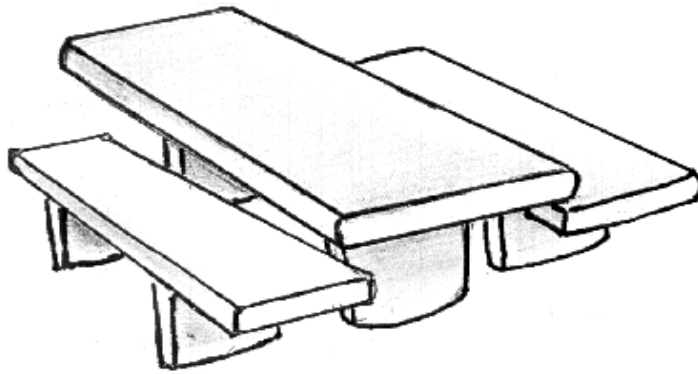

Round Picnic Table

Description	Height	Diameter/Width	Weight
Complete Table with three benches	30"	54"	1590
Tabletop with scrolled edging	3"	41"	315
Swirled Conical Base	25"	6" to 15"	150
Curved Bench - complete	16"	19"	375
Curved bench top with scrolled edging		19"	215
Ornate bench legs			80

*All products can have additional color, checker board, or mosaic pattern added.

Rectangular Picnic Table

Description	Width	Length	Height	Weight
Complete Set		72"		1100
Table	30"	72"	30"	500
Bench	16"	72"	16"	300

Textured Rectangular Bench

Width	Height	Length	Weight
15"	16"	42"	300

Bus Stop Bench Ends

- NOTES:
 1. Requires seven (7) redwood 2 x 4s
 2. Requires fourteen (14) 3/8" bolts

Width	Height	Thickness	Weight
26-1/2"	16"	42"	295 (2)