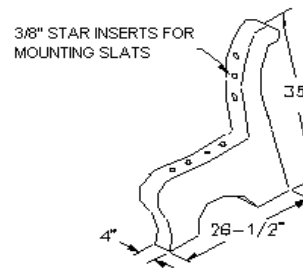

Round Picnic Table

Description	Height	Diameter/Width	Weight
Complete Table with three benches	30"	54"	1590
Tabletop with scrolled edging	3"	41"	315
Swirled Conical Base	25"	6" to 15"	150
Curved Bench - complete	16"	19"	375
Curved bench top with scrolled edging		19"	215
Ornate bench legs			80

*All products can have additional color, checker board, or mosaic pattern added.

Rectangular Picnic Table

Description	Width	Length	Height	Weight
Complete Set		72"		1100
Table	30"	72"	30"	500
Bench	16"	72"	16"	300

Textured Rectangular Bench

Width	Height	Length	Weight
15"	16"	42"	300

Bus Stop Bench Ends

- NOTES:
 1. Requires seven (7) redwood 2 x 4s
 2. Requires fourteen (14) 3/8" bolts

Width	Height	Thickness	Weight
26-1/2"	16"	42"	295 (2)